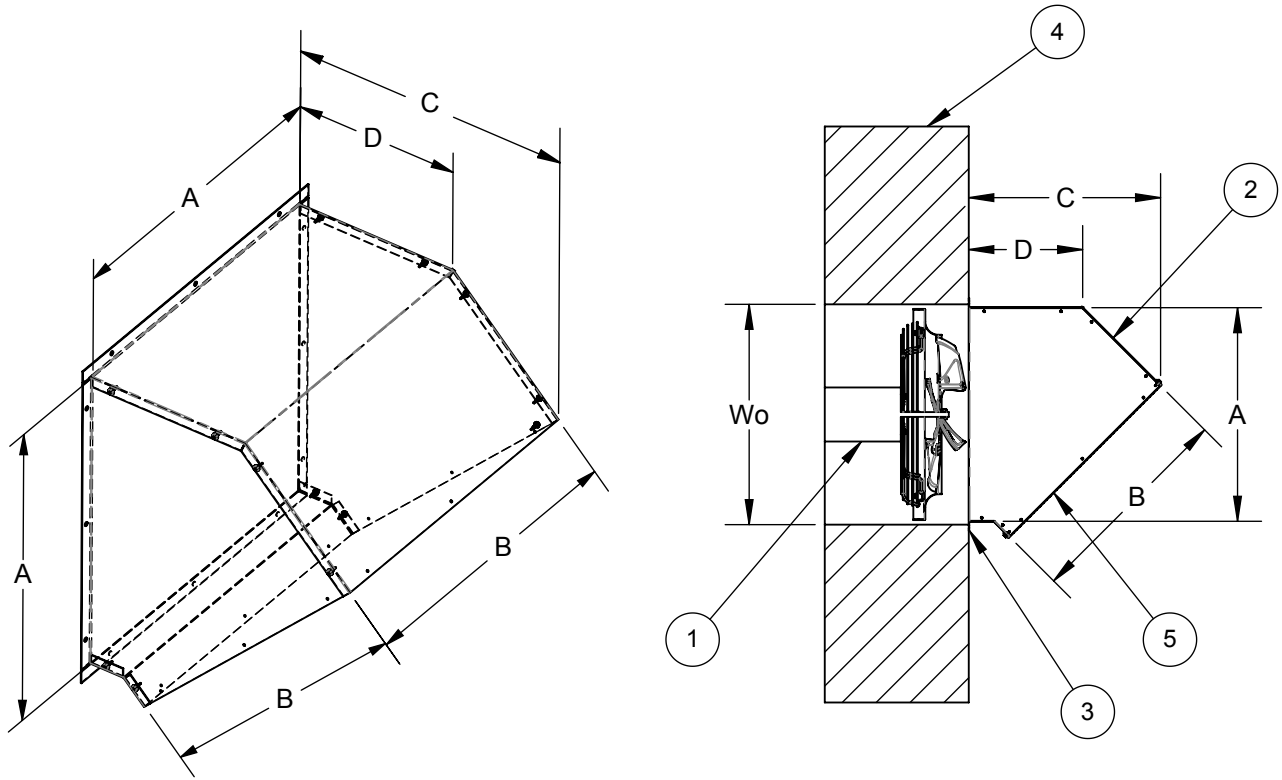

**SWP 45° WEATHER HOOD
 MODELS SWP08 THRU SWP20 (EXHAUST)**

LEGEND

- 1. FAN
- 2. WEATHER HOOD
- 3. MOUNTING FLANGE
- 4. WALL (BY OTHERS)
- 5. GUARD (REMOVEABLE)

DIMENSIONAL DATA

MODEL	A	B	C	D	W ₀
SWP08	13.25	13.25	13.46	8.13	13.75
SWP10	15.25	15.25	15.08	8.96	15.75
SWP12	18.25	18.25	16.58	10.20	18.75
SWP14	20.25	20.25	18.20	11.03	20.75
SWP16	22.25	22.25	20.08	11.87	22.75
SWP18	24.25	24.25	22.20	12.69	24.75
SWP20	26.25	26.25	23.70	13.51	26.75

**SWP 45° WEATHER HOOD
 MODELS SWP08 THRU SWP20 (SUPPLY)**

LEGEND

- 1. FAN
- 2. WEATHER HOOD
- 3. MOUNTING FLANGE
- 4. WALL (BY OTHERS)
- 5. GUARD (REMOVEABLE)

DIMENSIONAL DATA

MODEL	A	B	C	D	Wo
SWP08	13.25	13.25	13.46	8.13	13.75
SWP10	15.25	15.25	15.08	8.96	15.75
SWP12	18.25	18.25	16.58	10.20	18.75
SWP14	20.25	20.25	18.20	11.03	20.75
SWP16	22.25	22.25	20.08	11.87	22.75
SWP18	24.25	24.25	22.20	12.69	24.75
SWP20	26.25	26.25	23.70	13.51	26.75