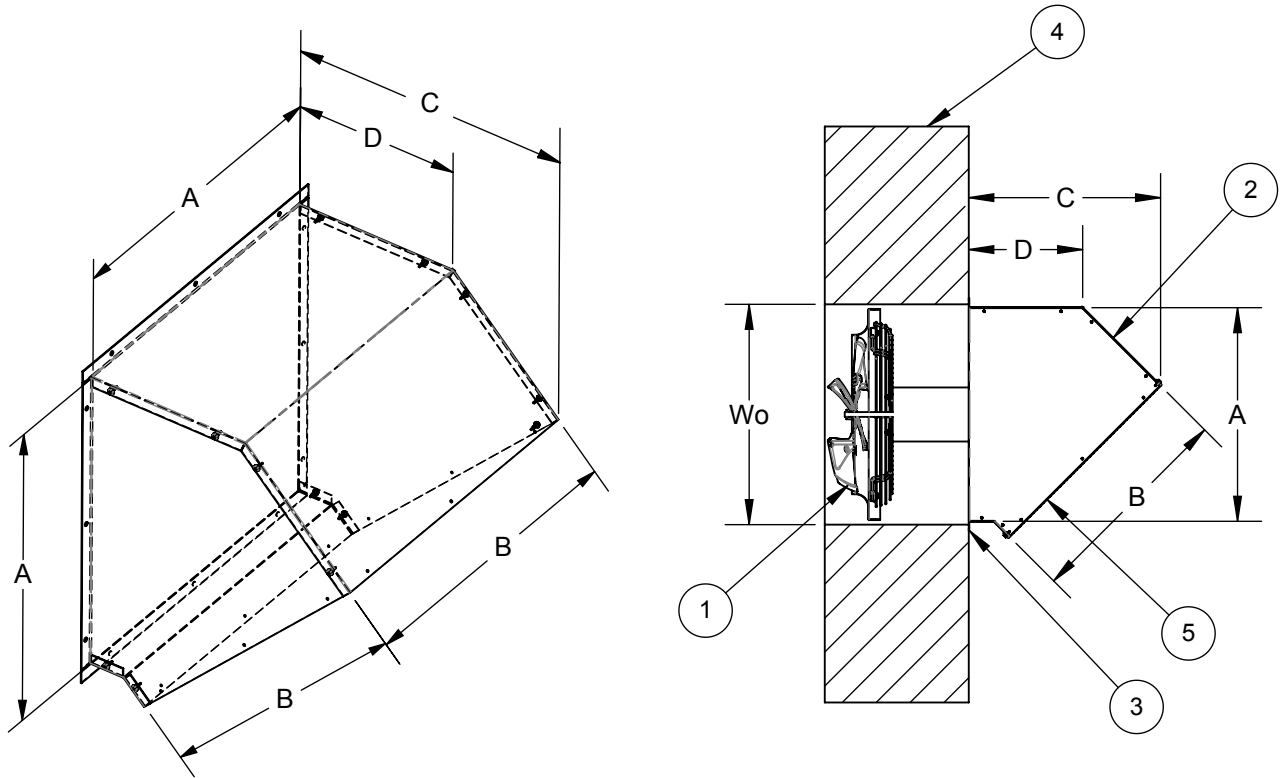

**SWP 45° WEATHER HOOD
 MODELS SWP08 THRU SWP20 (EXHAUST)**

LEGEND

- 1. FAN
- 2. WEATHER HOOD
- 3. MOUNTING FLANGE
- 4. WALL (BY OTHERS)
- 5. GUARD (REMOVEABLE)

DIMENSIONAL DATA

MODEL	A	B	C	D	W ₀
SWP08	13.25	13.25	13.46	8.13	13.75
SWP10	15.25	15.25	15.08	8.96	15.75
SWP12	18.25	18.25	16.58	10.20	18.75
SWP14	20.25	20.25	18.20	11.03	20.75
SWP16	22.25	22.25	20.08	11.87	22.75
SWP18	24.25	24.25	22.20	12.69	24.75
SWP20	26.25	26.25	23.70	13.51	26.75

**SWP 45° WEATHER HOOD
 MODELS SWP08 THRU SWP20 (SUPPLY)**

LEGEND

- 1. FAN
- 2. WEATHER HOOD
- 3. MOUNTING FLANGE
- 4. WALL (BY OTHERS)
- 5. GUARD (REMOVEABLE)

DIMENSIONAL DATA

MODEL	A	B	C	D	Wo
SWP08	13.25	13.25	13.46	8.13	13.75
SWP10	15.25	15.25	15.08	8.96	15.75
SWP12	18.25	18.25	16.58	10.20	18.75
SWP14	20.25	20.25	18.20	11.03	20.75
SWP16	22.25	22.25	20.08	11.87	22.75
SWP18	24.25	24.25	22.20	12.69	24.75
SWP20	26.25	26.25	23.70	13.51	26.75